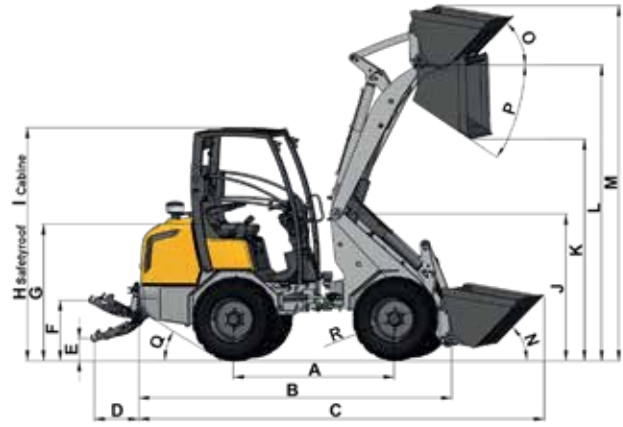

GiANT[®]
BY TOBROCO

G2200E SERIES

SPECIFICATIONS

MODEL	G2200E	G2200E X-Tra
ENGINE	 6.5 kW	 6.5 kW
SERVICE WEIGHT	4,850 lbs	4,850 lbs
LIFTING HEIGHT	111.2 in.	96.5 in.
TIPPING LOAD	3,197 lbs	4,054 lbs
WORKING HYDRAULICS	9.2 GPM	9.2 GPM
BATTERY	Li-ion 520Ah/48V	Li-ion 520 Ah/48V
MAX. SPEED	12.4 mph	12.4 mph

Less tire wear and ground damage

Higher lift heights and higher tipping loads compared to service weight

Enhanced operator comfort through articulation and oscillation

Zero Emissions

Universal plate

Safe entry

GiANT Loaders North America reserves the right to make changes in specification at any time without notice or obligation.

DIMENSIONS

	G2200E	G2200E X-Tra
A	59.6 in.	62.2 in.
B	117.1 in.	120.2 in.
C	145.3 in.	150.8 in.
D	24.5 in.	24.5 in.
E	5.3 in.	5.3 in.
F	31.4 in.	31.4 in.
G	49.4 in.	49.4 in.
H	90.6 in.	90.6 in.
I	89.9 in.	89.9 in.
J	58.3 in.	49.2 in.
K	78.3 in.	66.1 in.
L	111.2 in.	96.5 in.
M	133.5 in.	119.7 in.
N	43°	41°
O	53°	46°
P	47°	37°
Q	29°	29°
R	Ø 29.9 in.	Ø 29.9 in.
1A	102.3 in.	104.3 in.
1B	90.2 in.	92.2 in.
1C	46.4 in.	48.4 in.
1D	42.5 in.	42.5 in.

TIPPING LOADS

	G2200E	G2200E X-Tra
S	3,197 lbs	4,054 lbs
T	2,756 lbs	3,483 lbs
U	2,094 lbs	2,513 lbs
V	1,642 lbs	1,874 lbs
W	4,409 lbs	5,897 lbs
X	2,800 lbs	3,505 lbs
Y	2,205 lbs	2,469 lbs

GIANT Loaders North America reserves the right to make changes in specification at any time without notice or obligation.