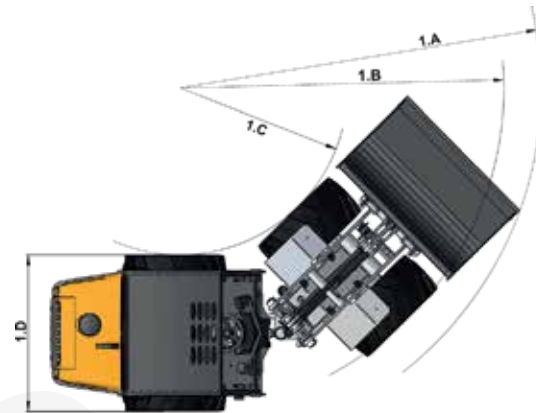

GiANT[®]
BY TOBROCO

G2200E SERIES

SPECIFICATIONS

MODEL	G2200E	G2200E X-Tra
ENGINE	 6.5 kW	 6.5 kW
SERVICE WEIGHT	4,850 lbs	4,850 lbs
LIFTING HEIGHT	111.2 in.	96.5 in.
TIPPING LOAD	3,197 lbs	4,054 lbs
WORKING HYDRAULICS	9.2 GPM	9.2 GPM
BATTERY	Li-ion 520Ah/48V	Li-ion 520 Ah/48V
MAX. SPEED	12.4 mph	12.4 mph

Less tire wear and ground damage

Higher lift heights and higher tipping loads compared to service weight

Enhanced operator comfort through articulation and oscillation

Zero Emissions

Universal plate

Safe entry

GiANT Loaders North America reserves the right to make changes in specification at any time without notice or obligation.

DIMENSIONS

	G2200E	G2200E X-Tra
A	59.6 in.	62.2 in.
B	117.1 in.	120.2 in.
C	145.3 in.	150.8 in.
D	24.5 in.	24.5 in.
E	5.3 in.	5.3 in.
F	31.4 in.	31.4 in.
G	49.4 in.	49.4 in.
H	90.6 in.	90.6 in.
I	89.9 in.	89.9 in.
J	58.3 in.	49.2 in.
K	78.3 in.	66.1 in.
L	111.2 in.	96.5 in.
M	133.5 in.	119.7 in.
N	43°	41°
O	53°	46°
P	47°	37°
Q	29°	29°
R	Ø 29.9 in.	Ø 29.9 in.
1A	102.3 in.	104.3 in.
1B	90.2 in.	92.2 in.
1C	46.4 in.	48.4 in.
1D	42.5 in.	42.5 in.